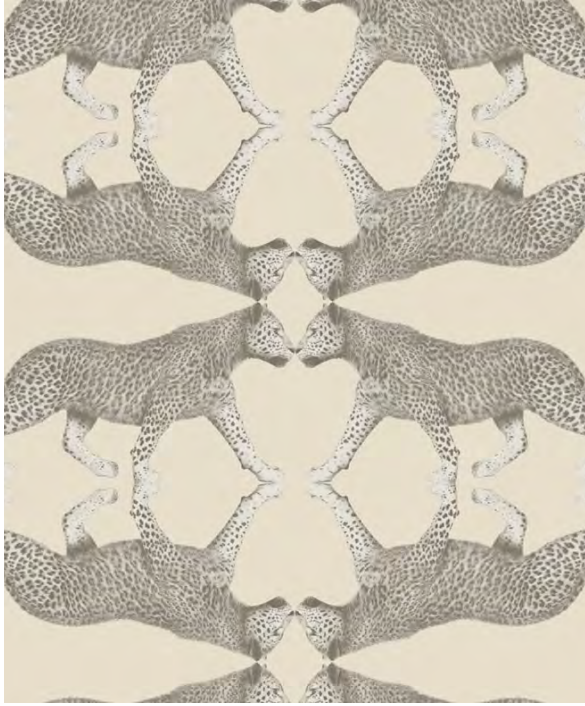

# JOMON

NHW1009 NATURAL

NHW1010 LIGHT NATURAL

NHW1011 NAVY BLUE

NHW1012 LIGHT GREY

NHW1013 SAGE

NHW1032 NATURAL

NHW1033 GOLD